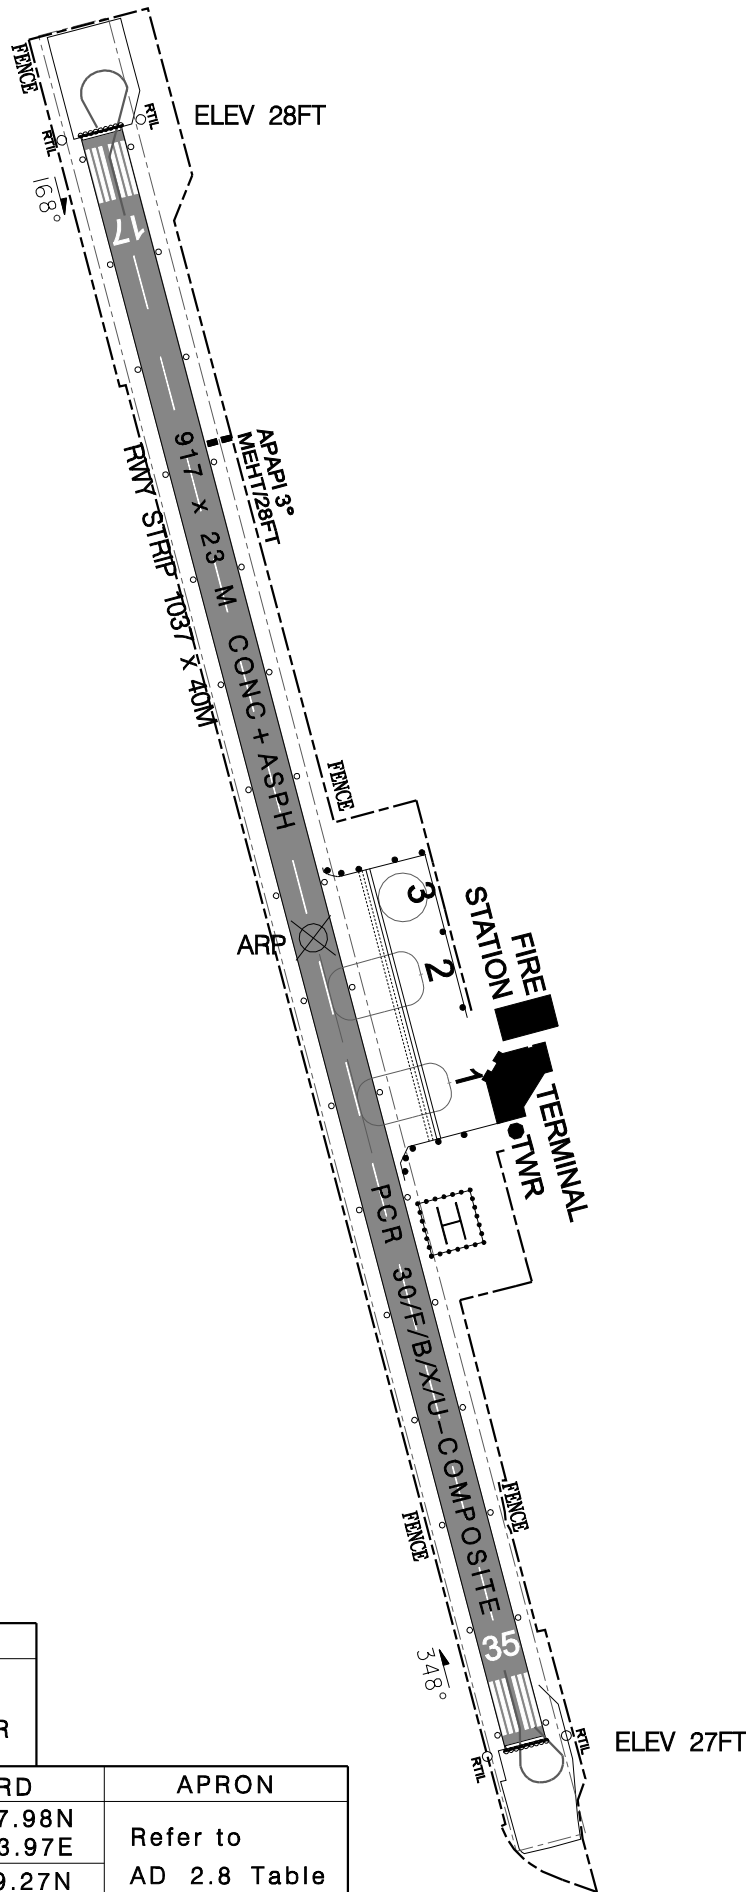

機場圖  
AERODROME CHART

AD ELEV 28FT ARP: 224024N 1212758E

綠島機場  
LUDAO AD

CHANGES: RWY STRENGTH PCN UPGRADED INTO PCR SYSTEM

VAR 4°W 2018  
ANNUAL CHANGE 0.09°W

RADIO	
TWR: 118.8 MHZ	
LUDAO TOWER	

RWY	COORD	APRON
17	224037.98N 1212753.97E	Refer to AD 2.8 Table
35	224009.27N 1212802.63E	